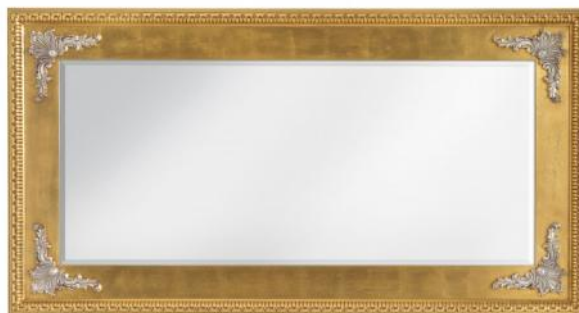

MIRRORS

MIRROR SIRIA

Technical Data

Item code: 0SP36

Finish: PG - Pandora gold - Cat.ZH

Height: 103 cm / 40,55 in

Width: 193 cm / 75,98 in

Depth: 6 cm / 2,36 in

Net weight: 26 Kg

Gross weight: 28 Kg

Packaging volume: 0,20 m³

Pieces per box: 1

Packaging

PACKAGE 1

Height: 107 cm / 42,13 in

Width: 197 cm / 77,56 in

Depth: 9 cm / 3,54 in